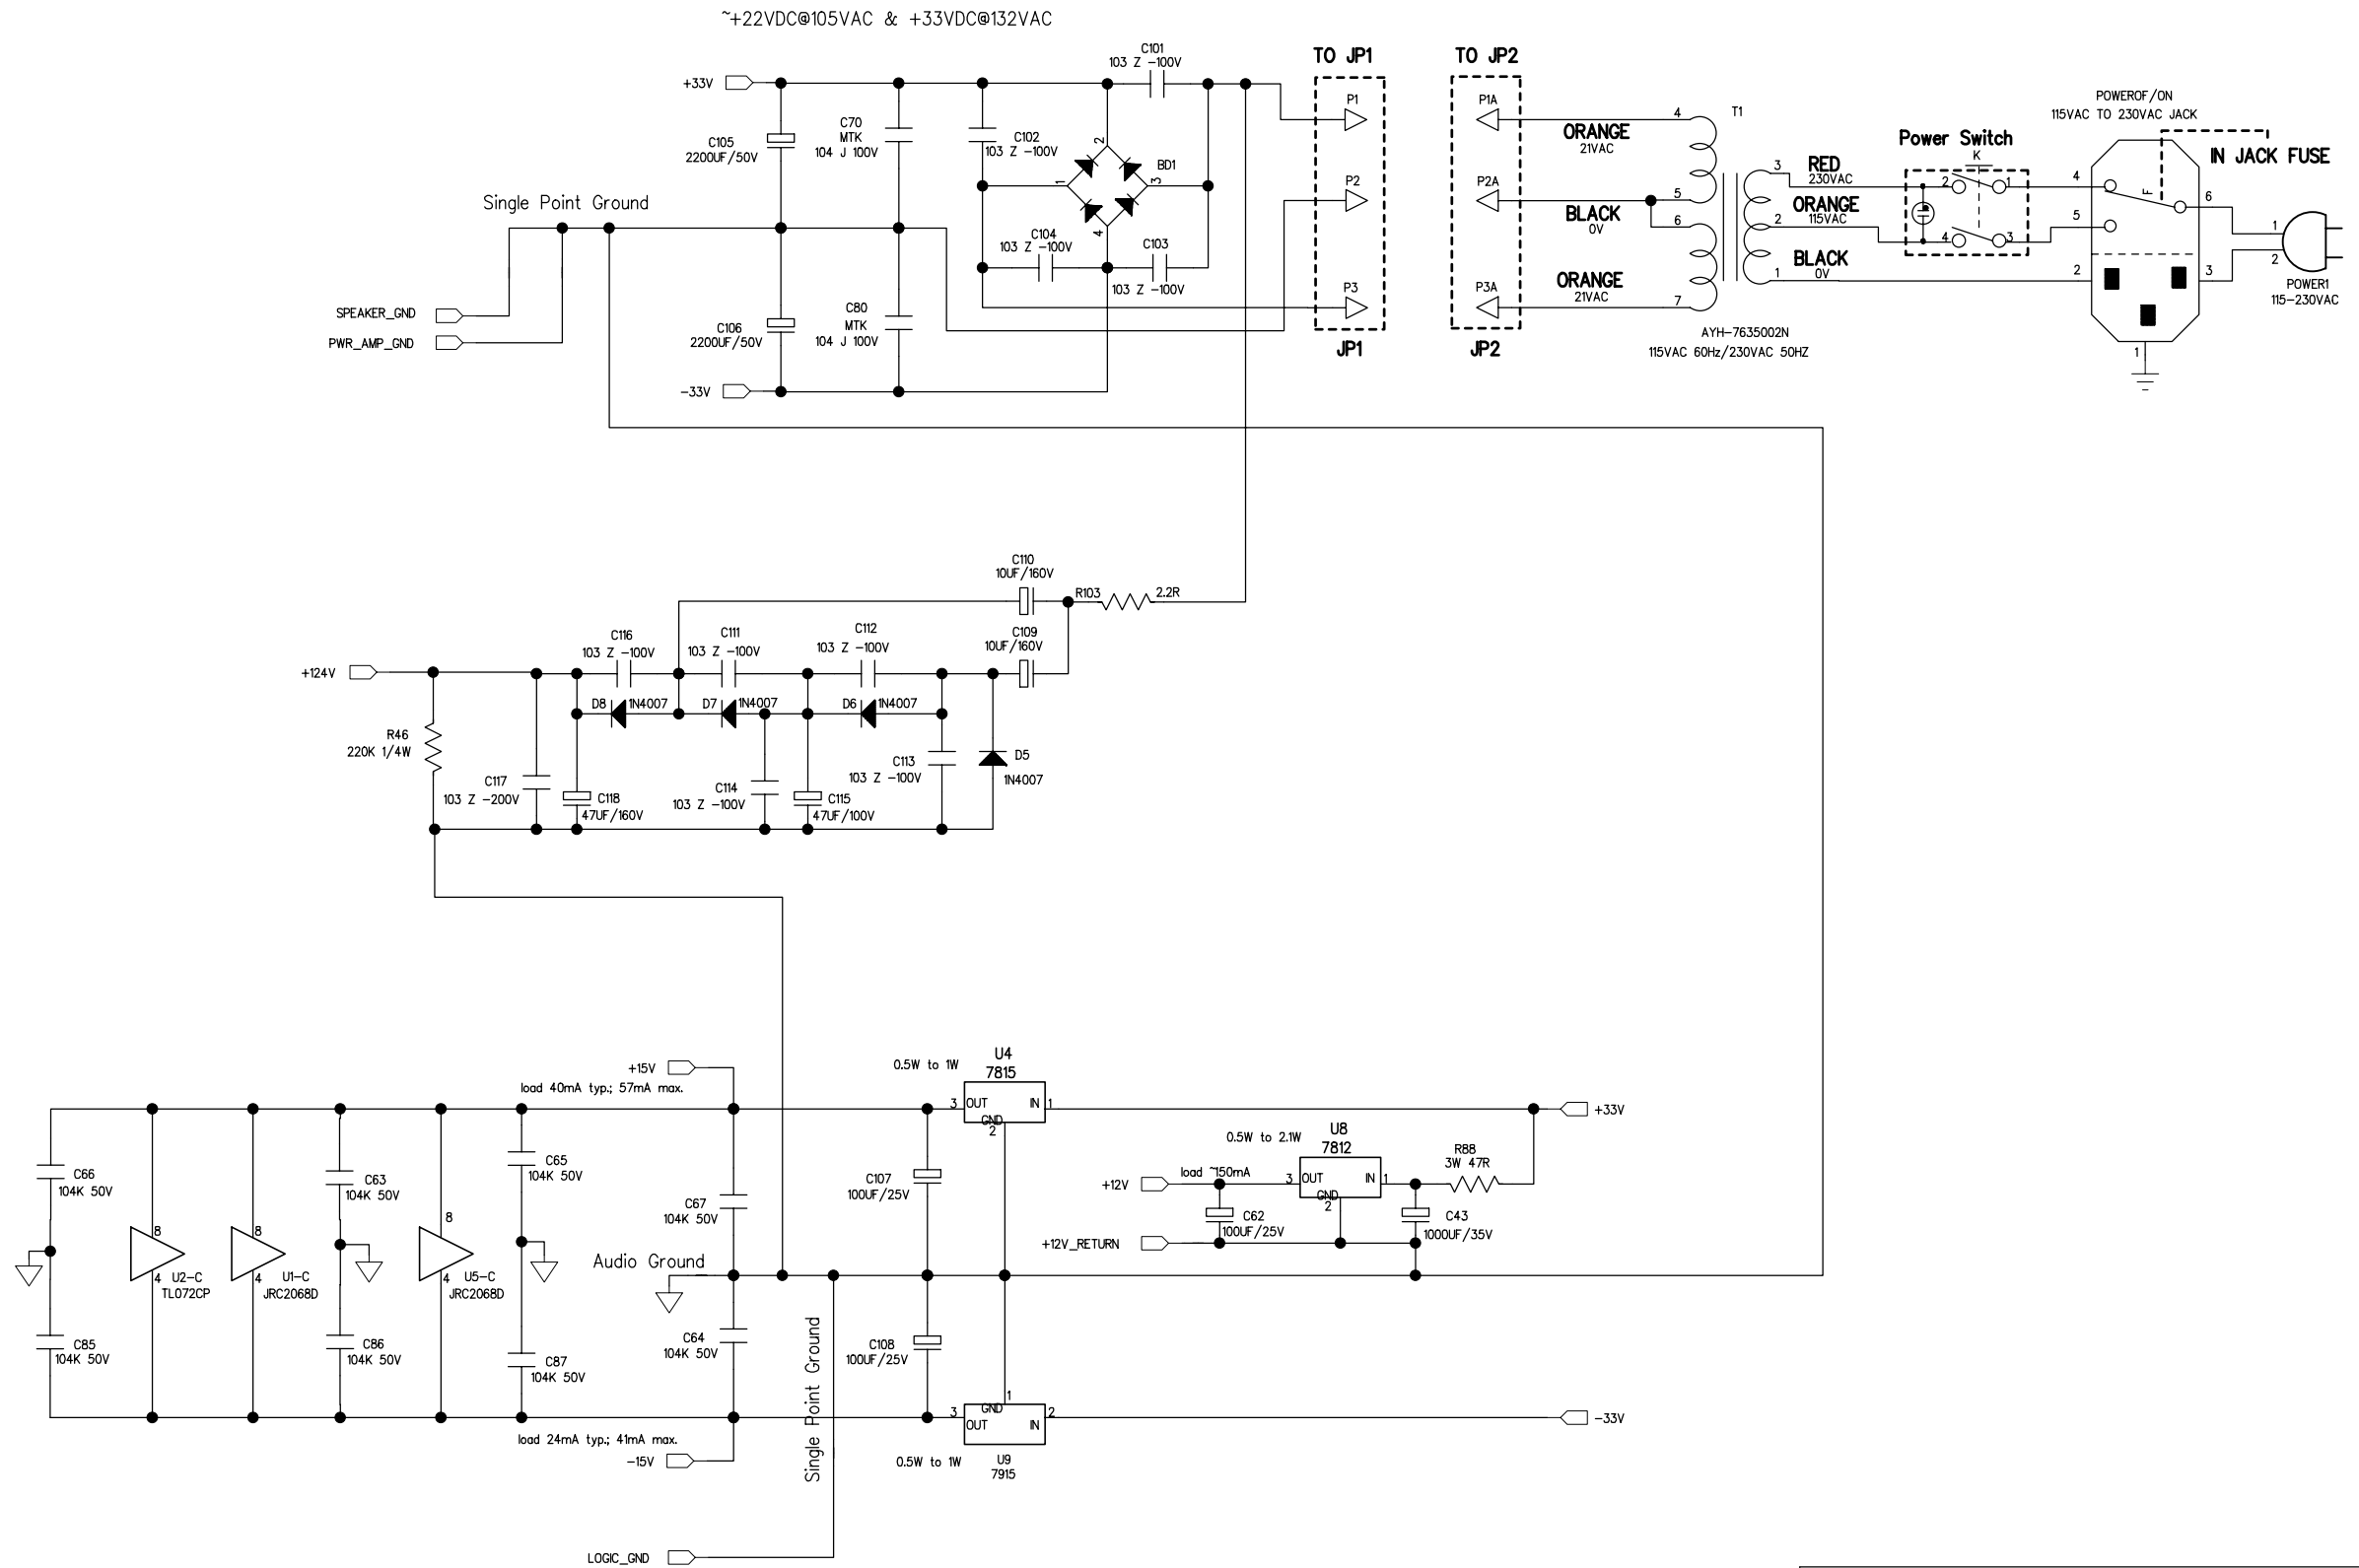

C

C

B

B

A

A

Samson Technologies Corporation				
DRAWNBY: CHANG	DATE: 2006.117	PROJECTNAME: GT60	3 OF 3	
CHKBY: Tony Yin	SCALE: A2	DRAWINGNAME: SAMSON	No: V1.76	