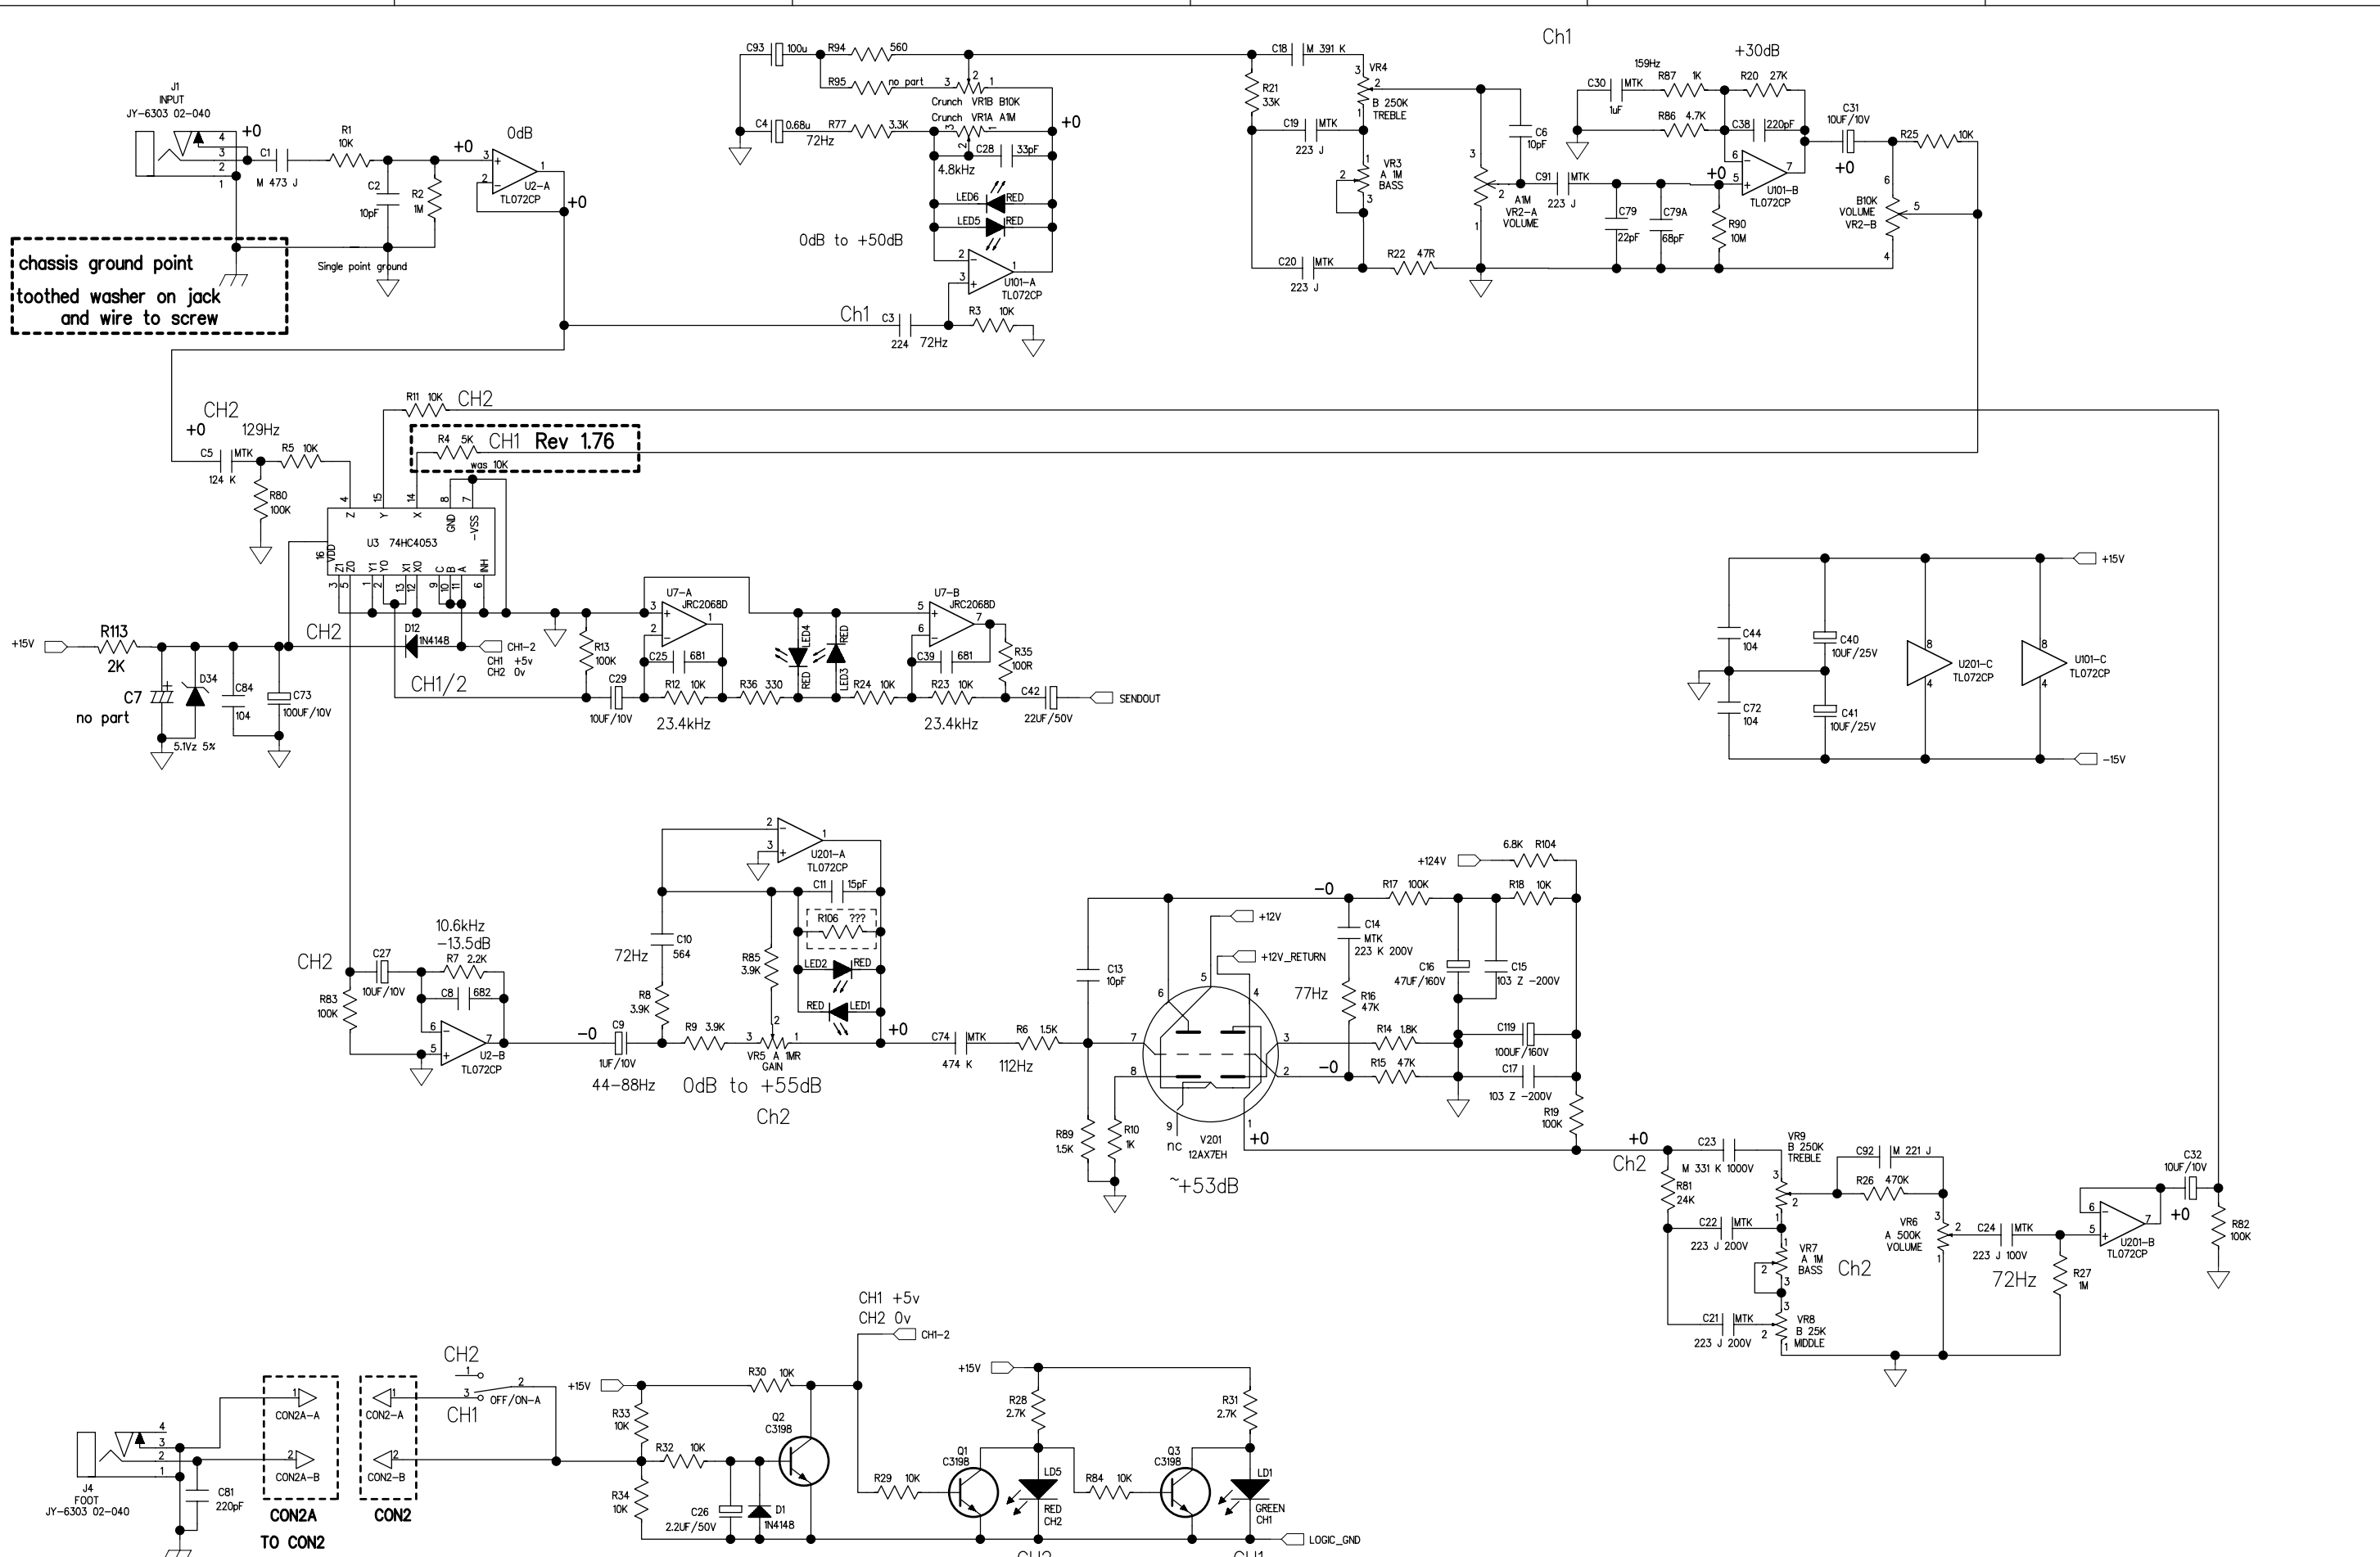

C

C

B

B

A

A

Samson Technologies Corporation

DRAWNBY: CHANG	DATE: 2006.117	PROJECTNAME: GT60	1 OF 3
CHKBY: Tony Yin	SCALE: A2	DRAWINGNAME: SAMSON	No: V1.76

C

C

B

B

A

A

Samson Technologies Corporation				
DRAWNBY: CHANG	DATE: 2006.117	PROJECTNAME: GT60	3 OF 3	
CHKBY: Tony Yin	SCALE: A2	DRAWINGNAME: SAMSON	No: V1.76	